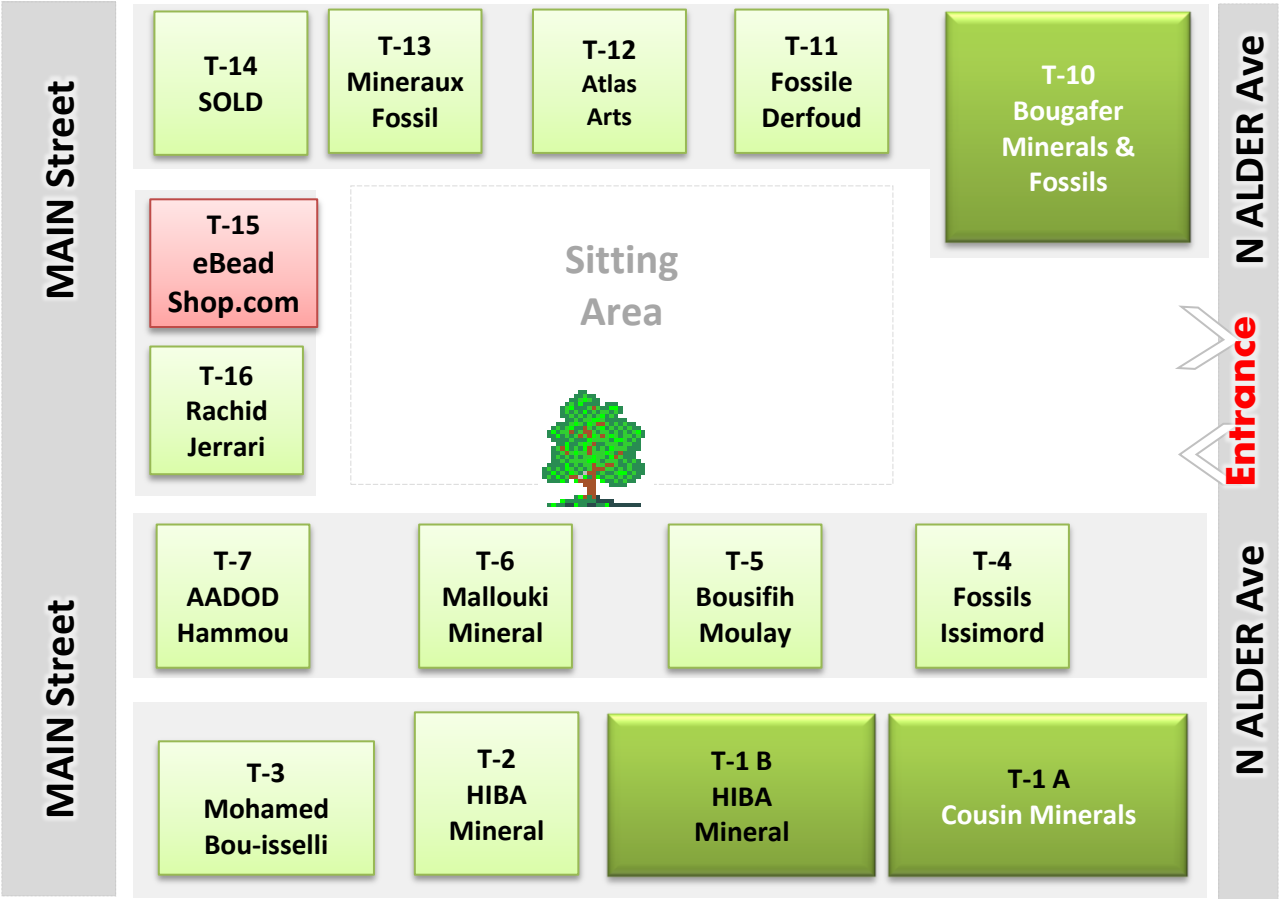

Executive Inn Tent Show Layout

SPEEDWAY BLVD.

345 W. Speedway Blvd. Tucson AZ 85705
 770-696-5321 FAX: 770-696-5331

Website: www.eimfs.com

eMail: mineralfossilshow@yahoo.com

- ★ Old Executive Hotel Location
- ★ Tent Location
- ★ Oasis Motel Location