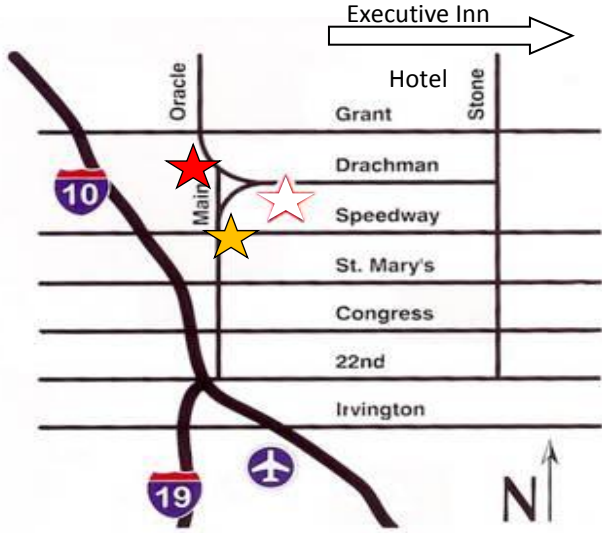

Executive Inn Tent Show Layout

SPEEDWAY BLVD.

345 W. Speedway Blvd. Tucson AZ 85705
 770-696-5321 FAX: 770-696-5331

Website: www.eimfs.com

eMail: mineralfossilshow@yahoo.com

- ★ Old Executive Hotel Location
- ★ Tent Location
- ★ Oasis Motel Location