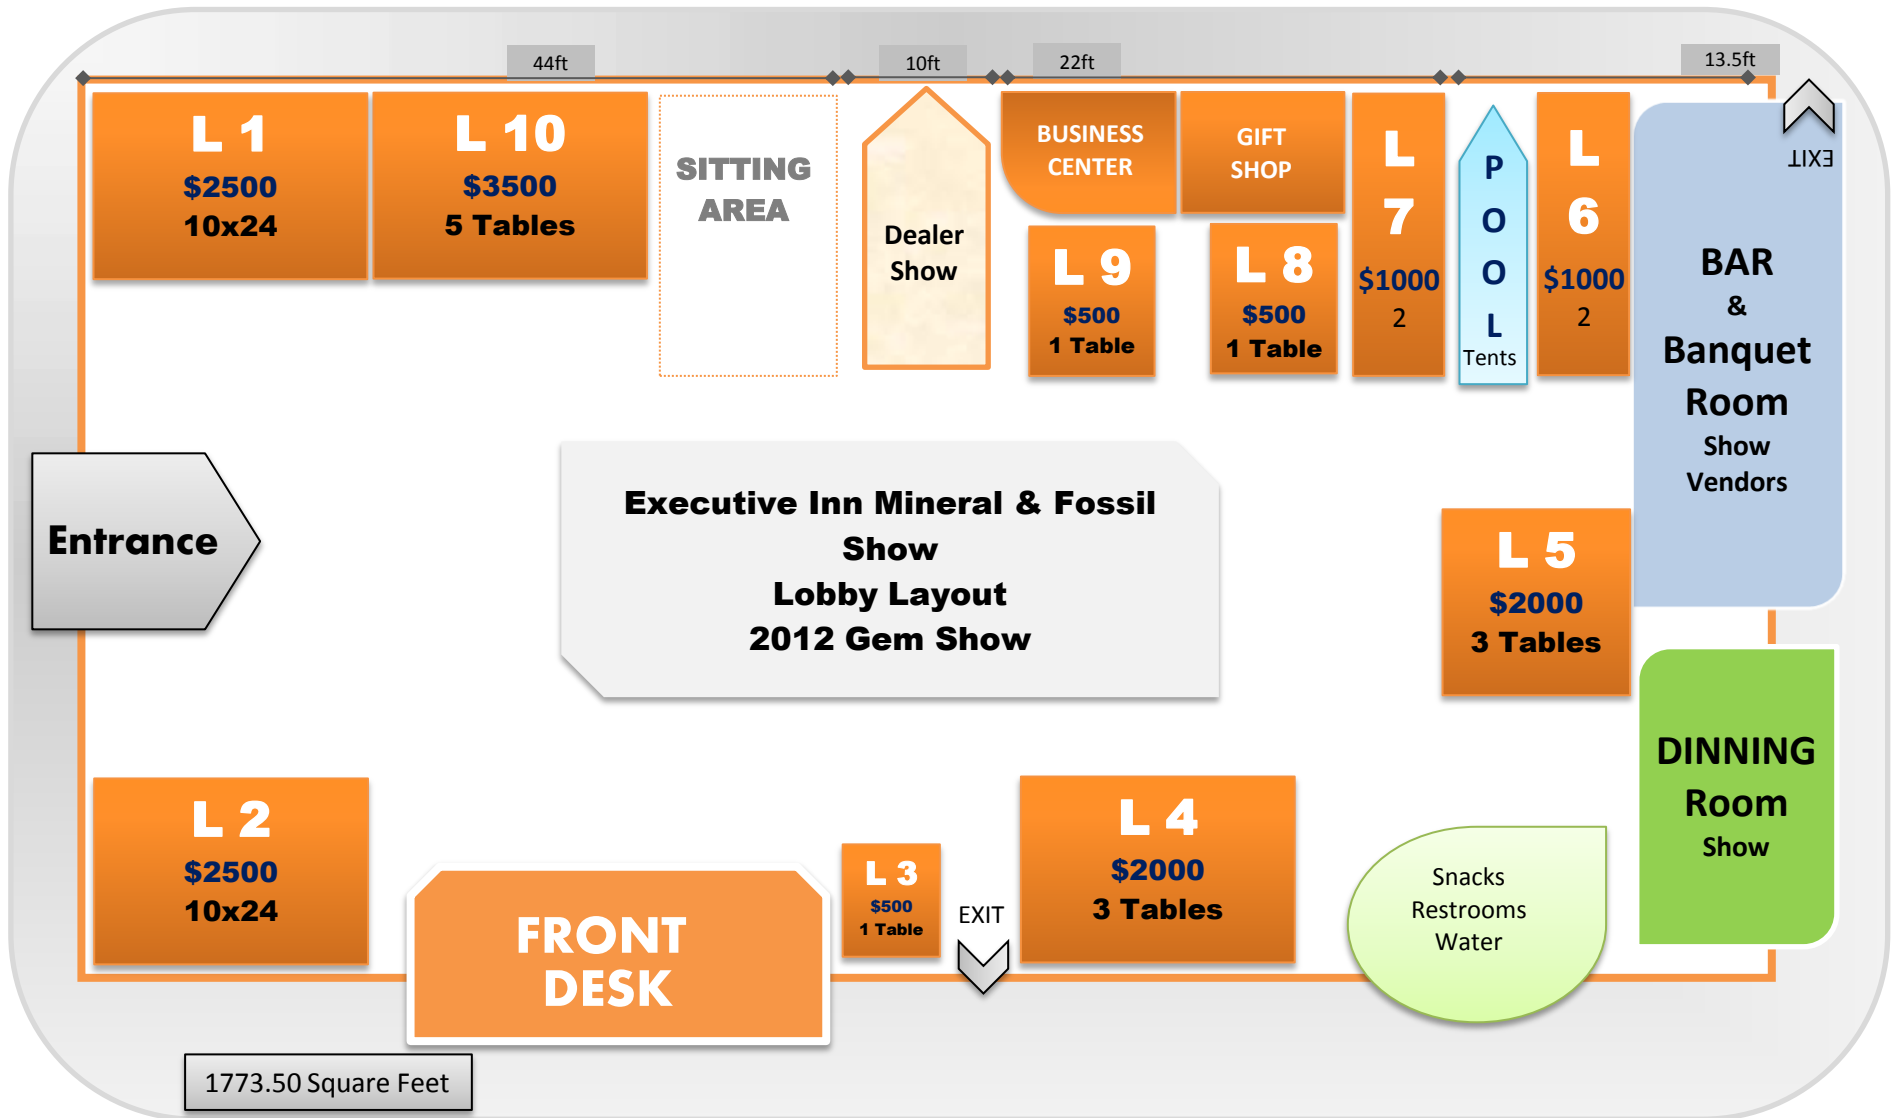

executive inn  
Mineral Fossil Show

678-447-1700

520-791-7551 - Hotel During Show.  
email: mineralfossilshow@yahoo.com

fax:520-623-7803

[www.EIMFS.com](http://www.EIMFS.com)